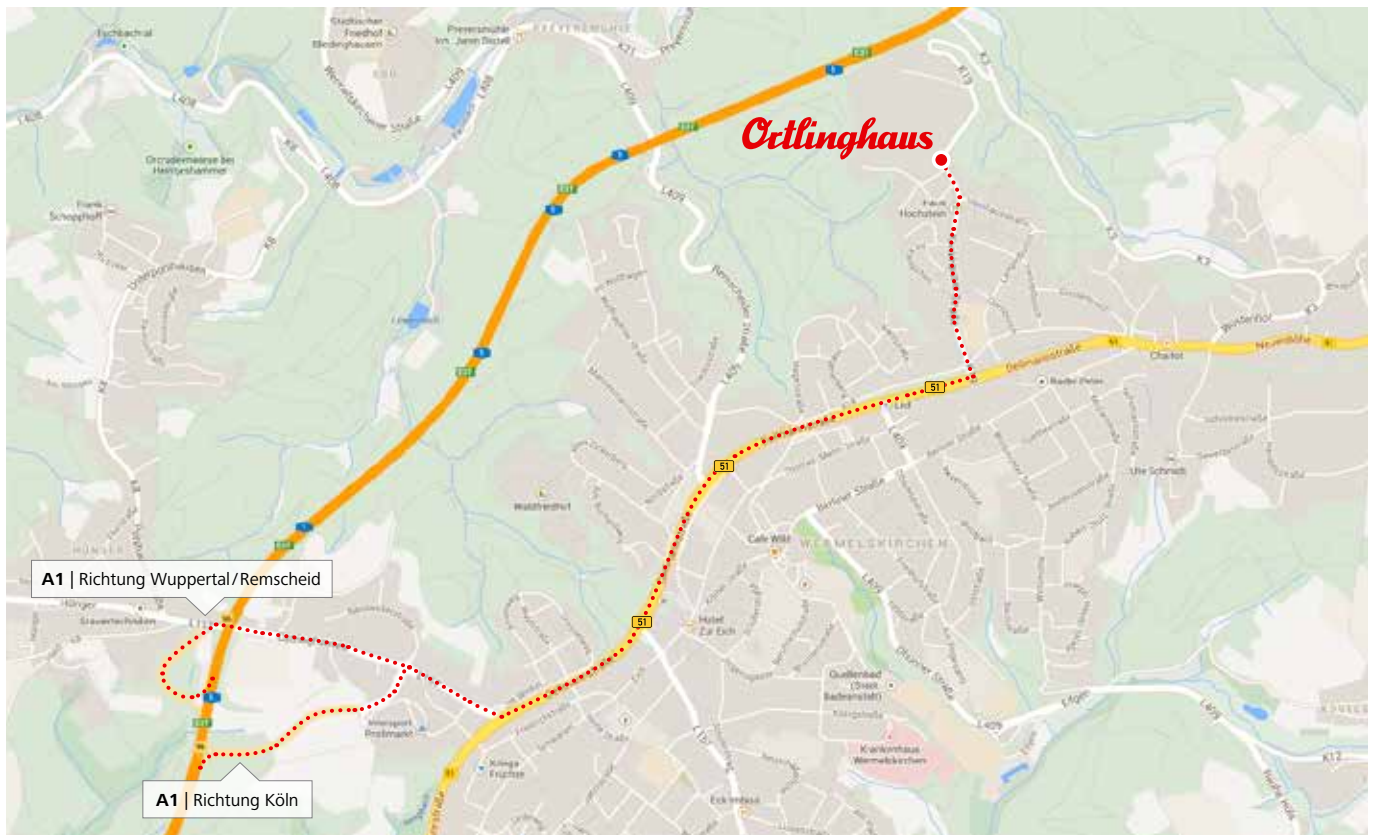

How to find Ortlinghaus by car

A1 from direction **Köln (Cologne) (South-West)**

- Highway A1, exit (96)
- exit Schloss Burg/Wermelskirchen
- first t-intersection half left to Wermelskirchen Zentrum

A1 from direction **Wuppertal/Remscheid (North-East)**

- Highway A1, exit (96)
- exit Schloss Burg/Wermelskirchen
- first t-intersection right to Wermelskirchen Zentrum

- first exit **Wermelskirchen Zentrum**
- Dellmanstraße left** on federal road 51 | **follow** federal road **2,0 km**
- then **turn left on Kenkhauser Straße** | **follow 1 km**
- then **turn left** | **Ortlinghaus Werke**, second gateway
- follow the sign „**Visitors**“