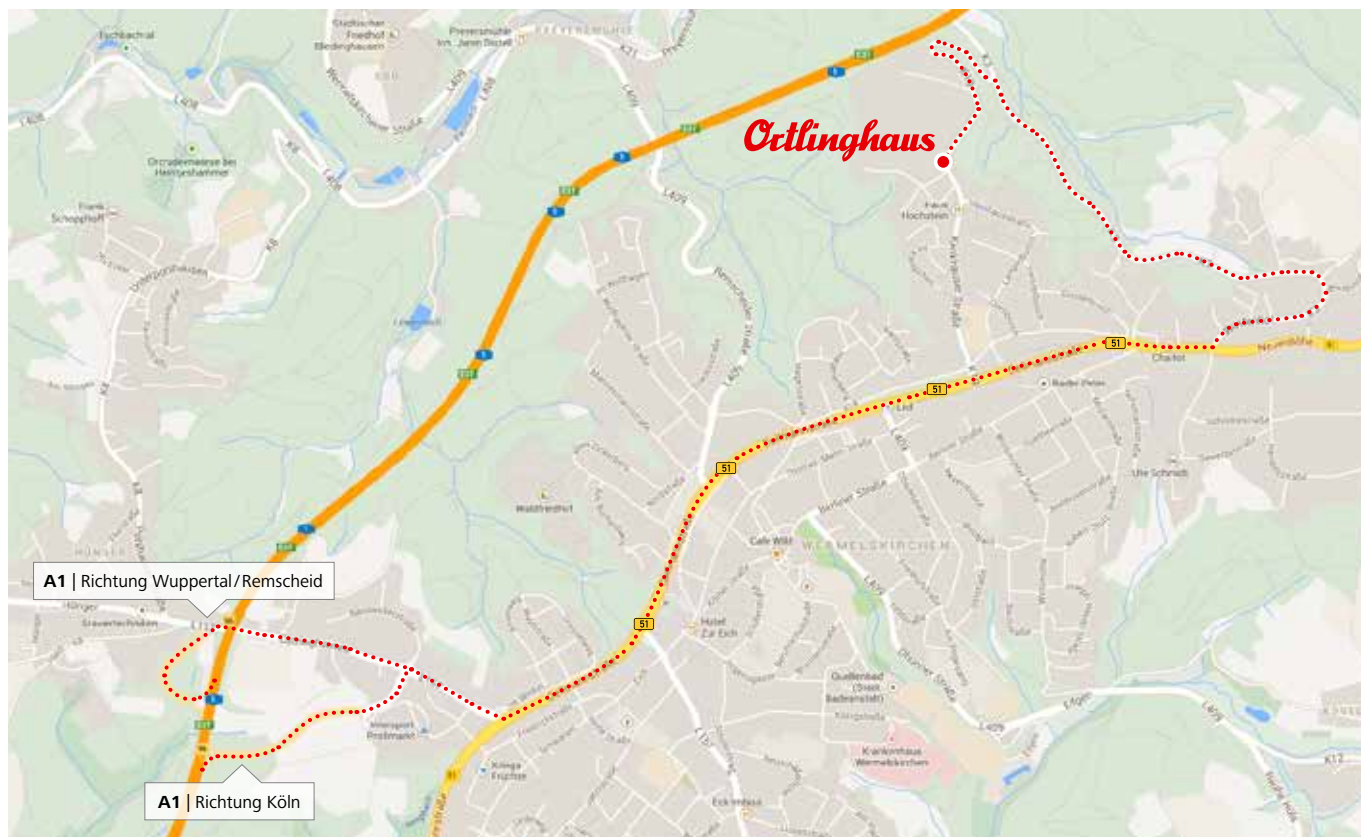

How to find Ortlinghaus by truck

A1 from direction **Köln (Cologne) (South-West)**

- Highway A1, exit (96)
- exit Schloss Burg/Wermelskirchen
- first t-intersection half left to Wermelskirchen Zentrum

A1 from direction **Wuppertal/Remscheid (North-East)**

- Highway A1, exit (96)
- exit Schloss Burg/Wermelskirchen
- first t-intersection right to Wermelskirchen Zentrum

- first exit **Wermelskirchen Zentrum**
- Dellmanstraße left** on federal road 51 | **follow** federal road **2,8 km**,
- then **turn left** on road **Wüstenhof** (before AUDI car dealership) | **follow 1,8 km**
- then **turn left on Kenkhauser Straße**
- after 500 m on the **right side Ortlinghaus Werke**, second gateway
follow the sign „Incomming Goods / Dispatch“